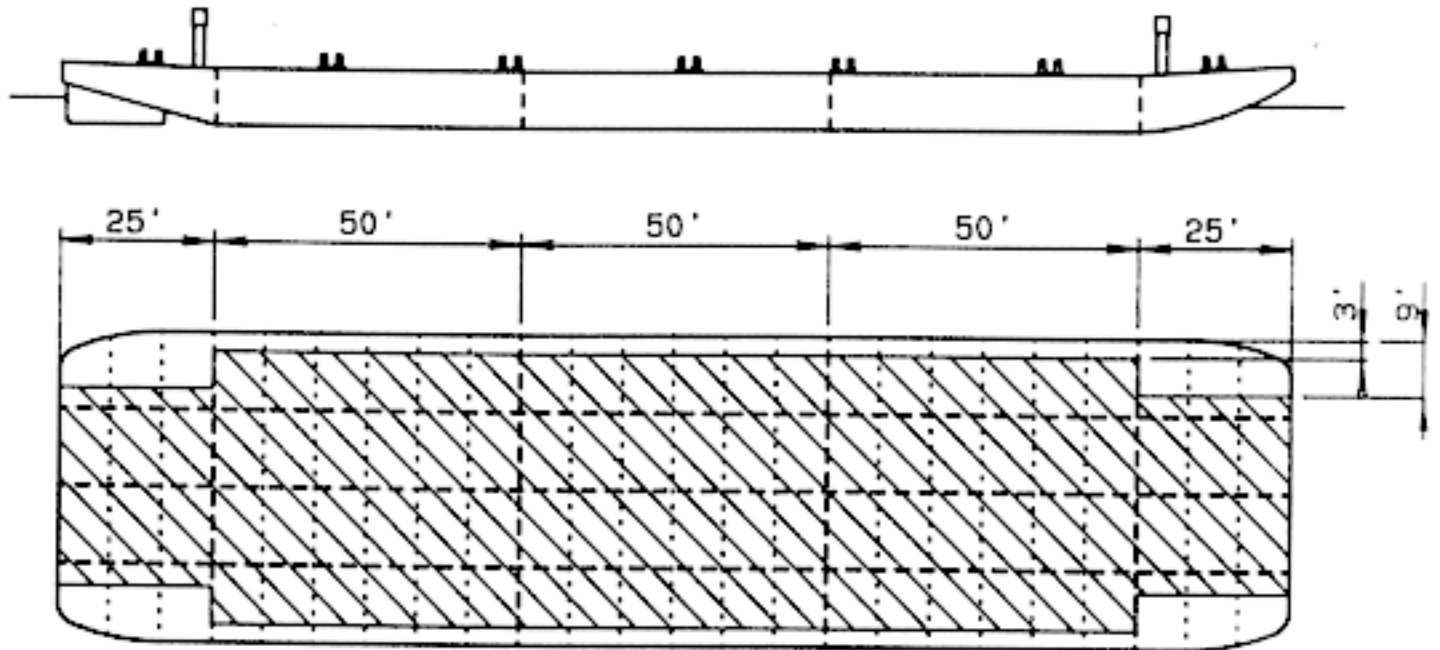

northern transportation company
limited

SERIES 1000 BARGES

SPACING OF LONGITUDINALS 24 inches
SPACING OF WEB FRAMES 100 inches

PARTICULARS:

Length o.a.	200 ft
Breadth mld	50 ft
Depth mld	7 ft 6 in
Lightship Draft (S.W.)	1'-7 3/4"
Load Line Draft (S.W.)	5'-0 3/8"
Deadweight at Load L.Draft	1005 T