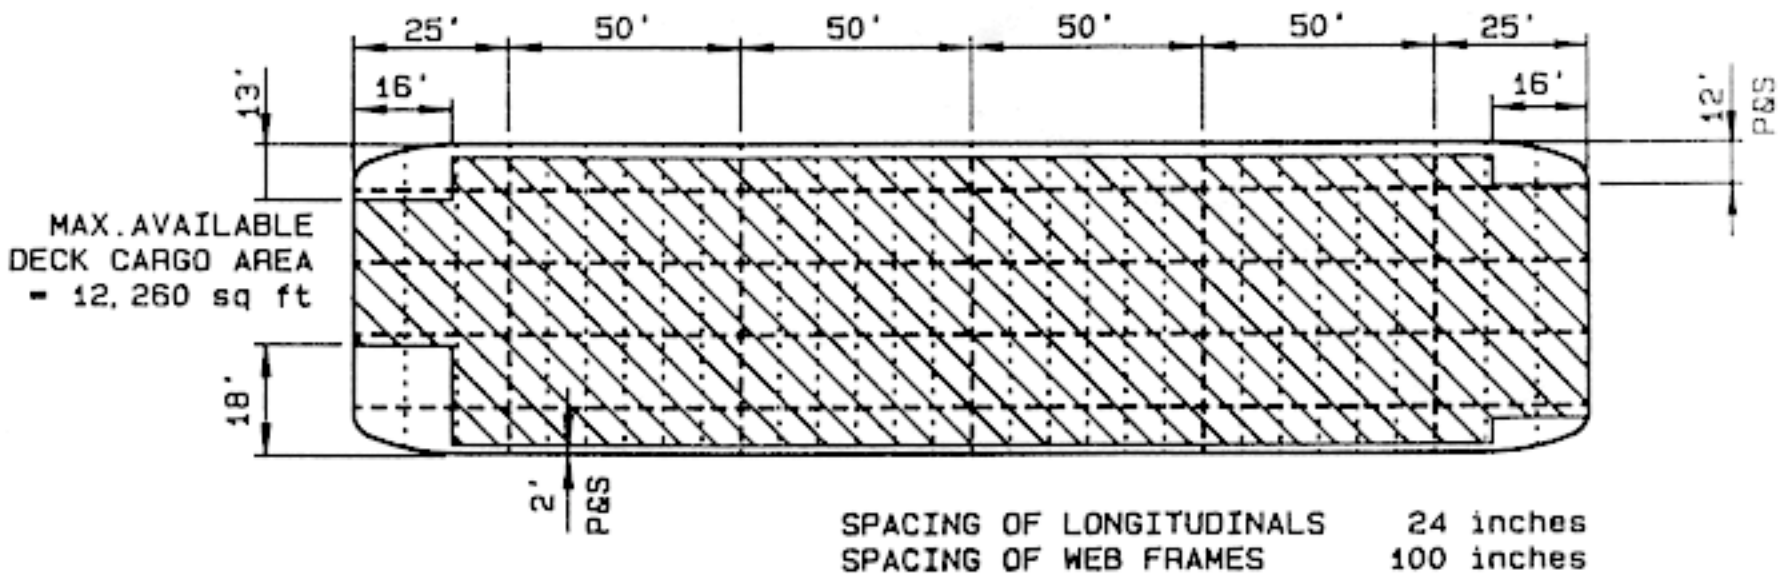

northern transportation company
limited

SERIES 1500B BARGES

PARTICULARS:

Length o.a.	250 ft
Breadth mld	56 ft
Depth mld	10 ft 0 in
Lightship Draft (S.W.)	1' - 8"
Load Line Draft (S.W.)	6' - 9 3/4"
Deadweight @ Load L.Draft	2190 T