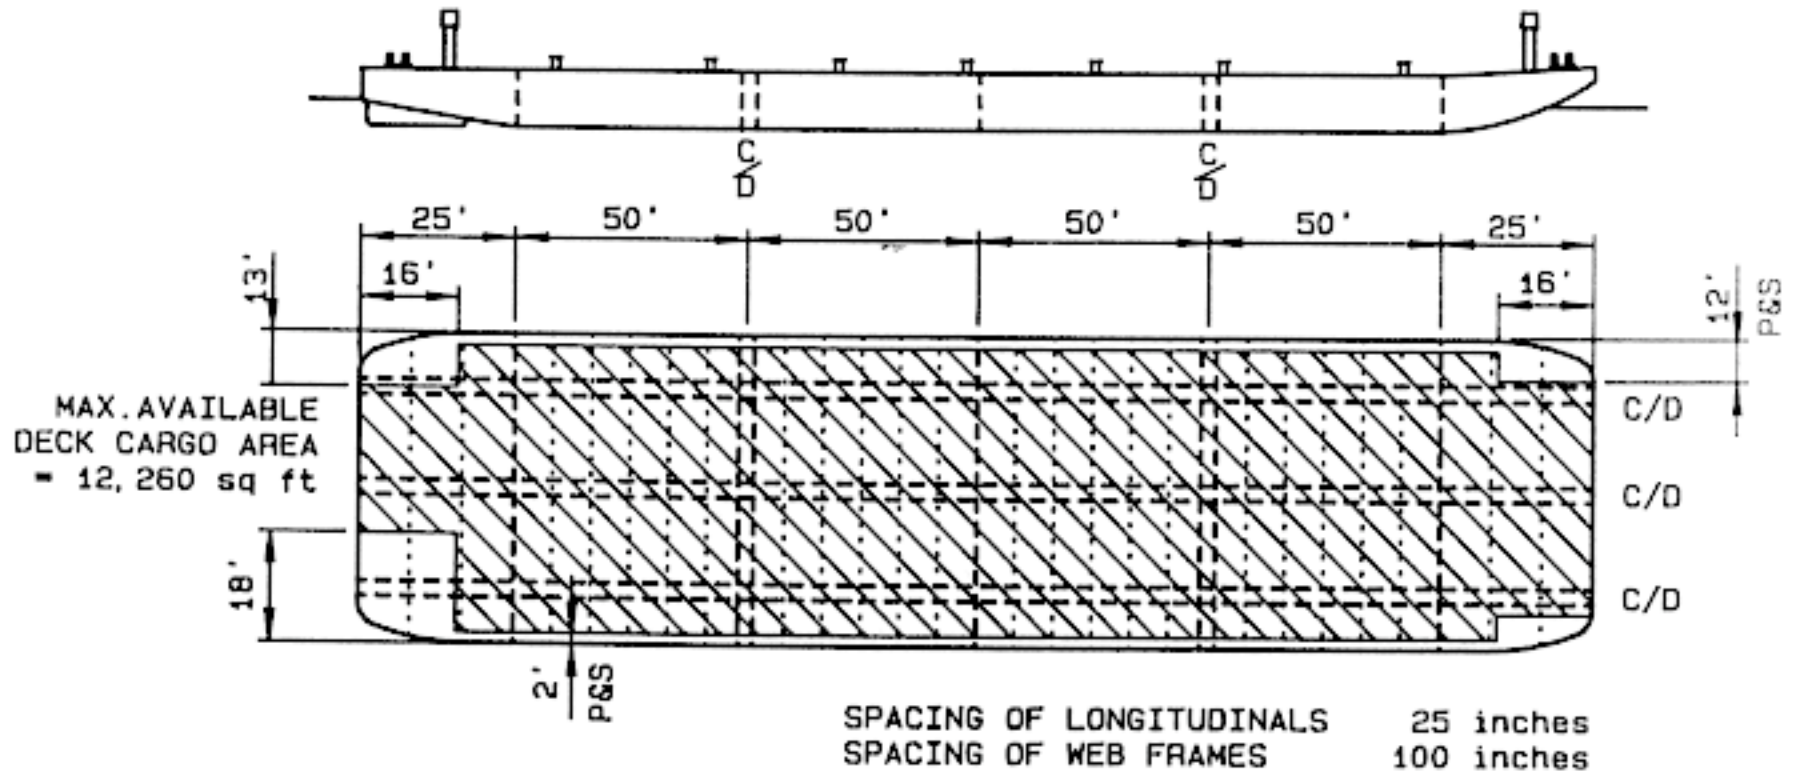

northern transportation company
limited

SERIES 1500A BARGES

PARTICULARS:

Length o.a.	250 ft
Breadth mld	56 ft
Depth mld	10 ft 0 in
Lightship Draft (S.W.)	1'-8"
Load Line Draft (S.W.)	6'-9 3/4"
Deadweight at Load L.Draft	2190 T