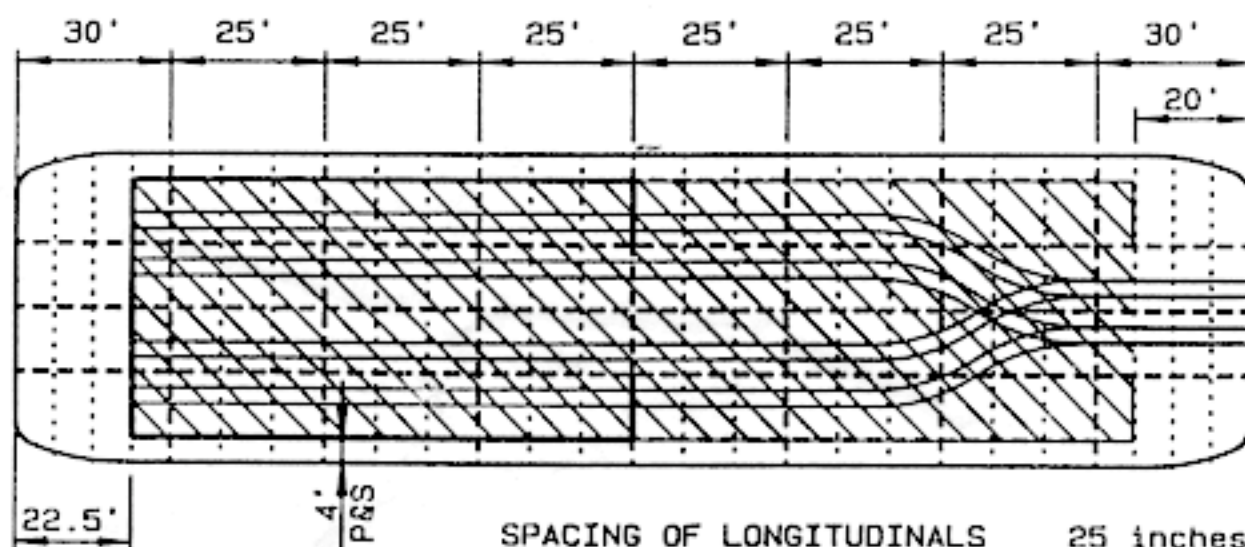

northern transportation company
limited

SERIES 1800 DECKHOUSE BARGES

SPACING OF LONGITUDINALS 25 inches
SPACING OF WEB FRAMES 100 inches

PARTICULARS:

Length o.a.	210 ft
Breadth mld	56 ft
Depth mld	13 ft
Lightship Draft (S.W.)	2'-6 3/4"
Load Line Draft (S.W.)	10'-0"
Deadweight at Load L. Draft	2590 T